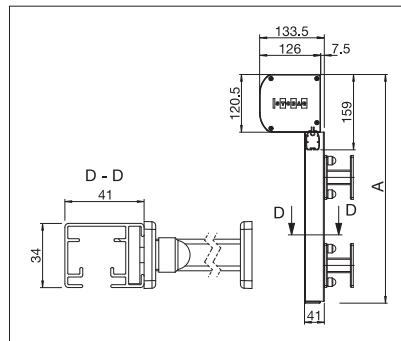

STOBAG

VENTOSOL

Vertical shading with ZIP system
for optimum fabric tension.

VENTOSOL VS5200 | VM720/3

Round box

VM720/3 Square boxes

- New, 2 part track available (VS5200)
- Fabric protected in the box
- Suitable for many uses with its rounded (VS5200) or square box (VM720/3)
- Maximum stability of the cover guidance system thanks to the ZIP system (Soft Retaining System – zip fastener technology)
- No light can creep in between the cover and guide rail (ZIP system)
- Very high wind stability
- Drop profile recessed into the box (VM720/3)
- Wall mounting possible with fixing brackets, direct screw connection or clip system
- Mounting to soffit possible using direct screw connection
- Different fabrics enable clear view despite shading, or even complete darkening
- Can also be used as a screen for outside and inside (suitable cover required)
- No fluttering of the cover or excessive noise emission
- Insects are kept out
- Bug screen available (VS5200)

Technical dimensions in millimetres (1 mm = 0.03937")

VS5200 Direct Wall installation

VS5200 Wall installation

VS5200 Jamb mounting

REGISTRATION
REQUIRED

ZIP system

VS5200

min. 2' 6"
max. 16' 5"

min. 1' 8"
max. 13' 1"

VM720/3

min. 2' 9"
max. 23' 0"

min. 1' 8"
max. 9' 10"

VM720/3 Wall installation

VM720/3 Soffit mounting

COLORS

Discover the diverse options when selecting frame colors.