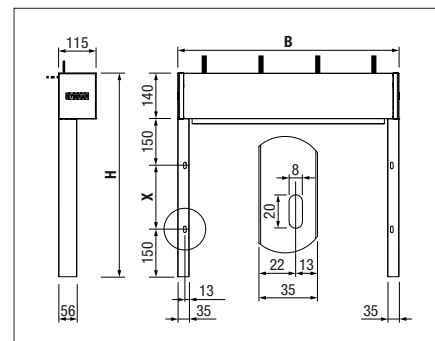

Technical dimensions in millimetres (1 mm = 0.03937")

VS5200 Direct Wall installation

VS5200 Wall installation

VS5200 Jamb mounting

REGISTRATION
REQUIRED

ZIP system

VS5200

min. 2' 6"
max. 16' 5"

min. 1' 8"
max. 13' 1"

VM720/3

min. 2' 9"
max. 23' 0"

min. 1' 8"
max. 9' 10"

VM720/3 Wall installation

VM720/3 Soffit mounting

COLORS

Discover the diverse options when selecting frame colors.