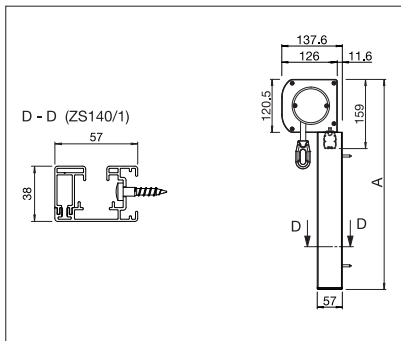

STOBAG

VENTOSOL

Vertical shading with ZIP system
for optimum fabric tension.

VENTOSOL VS5200 | VM720/3

Round box

VM720/3 Square boxes

- New, 2 part track available (VS5200)
- Fabric protected in the box
- Suitable for many uses with its rounded (VS5200) or square box (VM720/3)
- Maximum stability of the cover guidance system thanks to the ZIP system (Soft Retaining System – zip fastener technology)
- No light can creep in between the cover and guide rail (ZIP system)
- Very high wind stability
- Drop profile recessed into the box (VM720/3)
- Wall mounting possible with fixing brackets, direct screw connection or clip system
- Mounting to soffit possible using direct screw connection
- Different fabrics enable clear view despite shading, or even complete darkening
- Can also be used as a screen for outside and inside (suitable cover required)
- No fluttering of the cover or excessive noise emission
- Insects are kept out
- Bug screen available (VS5200)

Technical dimensions in millimetres (1 mm = 0.03937")

VS5200 Direct Wall installation

VS5200 Wall installation

VS5200 Jamb mounting

REGISTRATION
REQUIRED

ZIP system

VS5200

min. 2' 6"
max. 16' 5"

min. 1' 8"
max. 13' 1"

VM720/3

min. 2' 9"
max. 23' 0"

min. 1' 8"
max. 9' 10"

VM720/3 Wall installation

VM720/3 Soffit mounting

COLORS

Discover the diverse options when selecting frame colors.