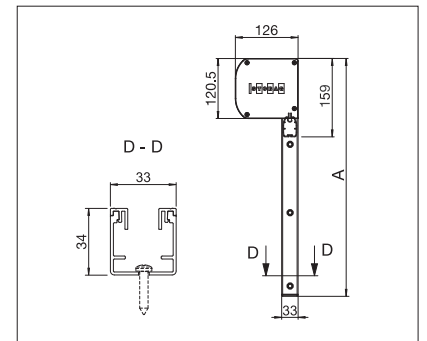

STOBAG

VENTOSOL

Vertical shading with ZIP system
for optimum fabric tension.

VENTOSOL VS5200 | VM720/3

Round box

VM720/3 Square boxes

- New, 2 part track available (VS5200)
- Fabric protected in the box
- Suitable for many uses with its rounded (VS5200) or square box (VM720/3)
- Maximum stability of the cover guidance system thanks to the ZIP system (Soft Retaining System – zip fastener technology)
- No light can creep in between the cover and guide rail (ZIP system)
- Very high wind stability
- Drop profile recessed into the box (VM720/3)
- Wall mounting possible with fixing brackets, direct screw connection or clip system
- Mounting to soffit possible using direct screw connection
- Different fabrics enable clear view despite shading, or even complete darkening
- Can also be used as a screen for outside and inside (suitable cover required)
- No fluttering of the cover or excessive noise emission
- Insects are kept out
- Bug screen available (VS5200)

Technical dimensions in millimetres (1 mm = 0.03937")

VS5200 Direct Wall installation

VS5200 Wall installation

VS5200 Jamb mounting

REGISTRATION
REQUIRED

ZIP system

VS5200

min. 2' 6"
max. 16' 5"

min. 1' 8"
max. 13' 1"

VM720/3

min. 2' 9"
max. 23' 0"

min. 1' 8"
max. 9' 10"

VM720/3 Wall installation

VM720/3 Soffit mounting

COLORS

Discover the diverse options when selecting frame colors.