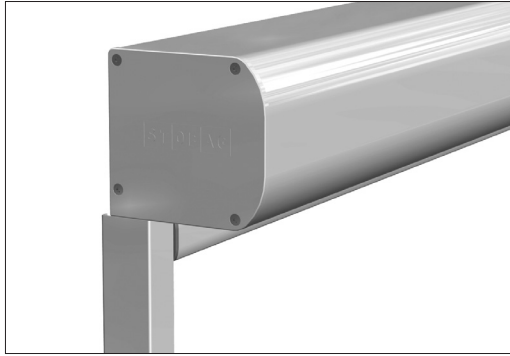

STOBAG

VENTOSOL

Vertical shading with ZIP system
for optimum fabric tension.

VENTOSOL VS5200 | VM720/3

Round box

VM720/3 Square boxes

- New, 2 part track available (VS5200)
- Fabric protected in the box
- Suitable for many uses with its rounded (VS5200) or square box (VM720/3)
- Maximum stability of the cover guidance system thanks to the ZIP system (Soft Retaining System – zip fastener technology)
- No light can creep in between the cover and guide rail (ZIP system)
- Very high wind stability
- Drop profile recessed into the box (VM720/3)
- Wall mounting possible with fixing brackets, direct screw connection or clip system
- Mounting to soffit possible using direct screw connection
- Different fabrics enable clear view despite shading, or even complete darkening
- Can also be used as a screen for outside and inside (suitable cover required)
- No fluttering of the cover or excessive noise emission
- Insects are kept out
- Bug screen available (VS5200)

Technical dimensions in millimetres (1 mm = 0.03937")

VS5200 Direct Wall installation

VS5200 Wall installation

VS5200 Jamb mounting

REGISTRATION
REQUIRED

ZIP system

VS5200

min. 2' 6"
max. 16' 5"

FABRICS

Choose from a comprehensive range of materials and colors.

ELECTRICS

More convenience thanks to the automated control.

OPTIMUM ROOM CLIMATE FOR EXTRA LIVING COMFORT.

		Max. width	Max. height									
				Wall fixing	Top fixing	Jamb fixing	Wall fixing with mounting brackets	Wall mounting with direct screw connection	Box	Aluminium guide rail	LUNERO blackout fabric	Motor / Gearbox
VERTICAL AWNINGS WITH ZIP SYSTEM  												
VENTOSOL	VS5200	16' 5"	13' 1"	+	-	•	+	+	•	•	+	•/+
	VM720/3	23' 0"	9' 10"	•	•/-	•	+	+	•	•	-	•/-
• STANDARD + OPTIONAL - NOT POSSIBLE ALL DIMENSIONS IN FEET SUBJECT TO CHANGE WITHOUT PRIOR NOTIFICATION												
Restriction of dimensions possible.												