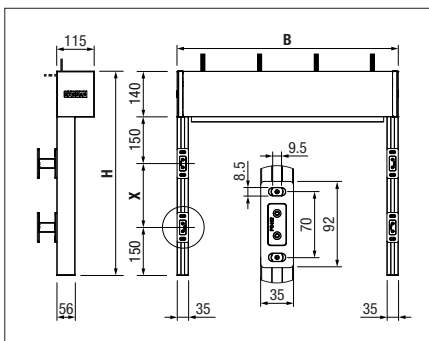

Technical dimensions in millimetres (1 mm = 0.03937")

VS5200 Direct Wall installation

VS5200 Wall installation

VS5200 Jamb mounting

REGISTRATION
REQUIRED

ZIP system

VS5200

min. 2' 6"
max. 16' 5"

min. 1' 8"
max. 13' 1"

VM720/3

min. 2' 9"
max. 23' 0"

min. 1' 8"
max. 9' 10"

VM720/3 Wall installation

VM720/3 Soffit mounting

COLORS

Discover the diverse options when selecting frame colors.